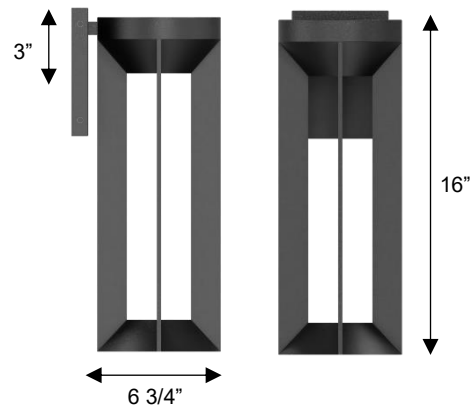

ALTECK

AURA Wall Sconce AW0146-3CCT-W

DIMENSIONS

Height: 16"

Width/Diameter: 5 3/4"

Depth: 6 3/4"

Minimum Height:

Maximum Height:

Canopy/Backplate: 7 7/8"x4 1/2"

Product Weight: 6.6 lb

SPECIFICATIONS

Location Listed: Wet

IP Rating: IP44

Dark Sky Complaint

Rated Life: 54000 Hours

Standards: ETL, cETL

Input: 120 VAC, 60Hz

TRIAC Dimming: 100-10%

Downlight Illumination

Mounting: Wall Mount

Color Temperature: Adjustable

3000K/4000K/5000K

CRI Rating: 80

Material: Aluminum

Diffuser Material: Glass

AVAILABLE FINISHES

ORDERING INFORMATION

AW0146-3CCT-W	COLOR TEMP	FINISH	VOLTAGE	WATTS	DELIVERED LUMENS
	3000K/4000K/5000K	BK BLACK	120V	15W	350

Example: AW0146-3CCT-W-BK

For customer requests please contact: info@altecklighting.com

altecklighting.com