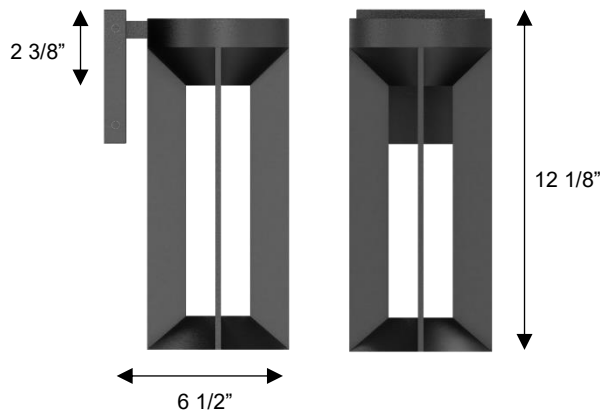

ALTECK

AURA

Wall Sconce

AW0145-3CCT-W

DIMENSIONS

Height: 12 1/8"

Width/Diameter: 5"

Depth: 6 1/2"

Minimum Height:

Maximum Height:

Canopy/Backplate: 4 3/4"x4 1/2"

Product Weight: 4.4 lb

SPECIFICATIONS

Location Listed: Wet

IP Rating: IP44

Dark Sky Complaint

CRI Rating: 80

Material: Aluminum

Diffuser Material: Glass

AVAILABLE FINISHES

ORDERING INFORMATION

| AW0145-3CCT-W | COLOR TEMP | FINISH | VOLTAGE | WATTS | DELIVERED LUMENS |
|---------------|-------------------|----------|---------|-------|------------------|
| | 3000K/4000K/5000K | BK BLACK | 120V | 5W | 150 |