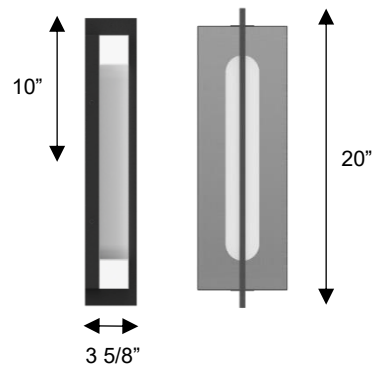

ALTECK

AVANI Wall Sconce AW0144-3CCT-W

DIMENSIONS

Height: 20"

Width/Diameter: 6"

Depth: 3 5/8"

Minimum Height:

Maximum Height:

Canopy/Backplate: 17 5/8"x6"

Product Weight: 13.2 lb

SPECIFICATIONS

Location Listed: Wet

IP Rating: IP44

Rated Life: 54000 Hours

Standards: ETL, cETL, ADA

Input: 120 VAC, 60Hz

TRIAC Dimming: 100-10%

Mounting: Wall Mount

Color Temperature: Adjustable

3000K/4000K/5000K

CRI Rating: 80

Material: Aluminum

Diffuser Material: Acrylic

AVAILABLE FINISHES