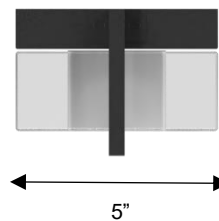

ALTECK

AVANI Wall Sconce AW0143-3CCT-W

DIMENSIONS

Height: 14 5/8"
Width/Diameter: 5"
Depth: 3 5/8"
Minimum Height:
Maximum Height:
Canopy/Backplate: 12 1/8"X5"
Product Weight: 11 lb

SPECIFICATIONS

Location Listed: Wet
IP Rating: IP44
Rated Life: 54000 Hours
Standards: ETL, cETL, ADA
Input: 120 VAC, 60Hz
TRIAC Dimming: 100-10%
Mounting: Wall Mount
Color Temperature: Adjustable
3000K/4000K/5000K
CRI Rating: 80
Material: Aluminum
Diffuser Material: Acrylic