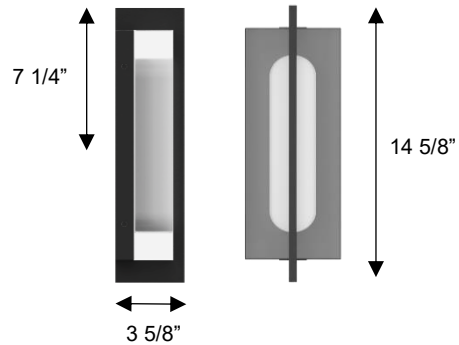

ALTECK

AVANI Wall Sconce AW0143-3CCT-W

DIMENSIONS

Height: 14 5/8"
Width/Diameter: 5"
Depth: 3 5/8"
Minimum Height:
Maximum Height:
Canopy/Backplate: 12 1/8"X5"
Product Weight: 11 lb

SPECIFICATIONS

Location Listed: Wet
IP Rating: IP44
Rated Life: 54000 Hours
Standards: ETL, cETL, ADA
Input: 120 VAC, 60Hz
TRIAC Dimming: 100-10%
Mounting: Wall Mount
Color Temperature: Adjustable
3000K/4000K/5000K
CRI Rating: 80
Material: Aluminum
Diffuser Material: Acrylic

AVAILABLE FINISHES

ORDERING INFORMATION

AW0143-3CCT-W	COLOR TEMP	FINISH	VOLTAGE	WATTS	DELIVERED LUMENS
	3000K/4000K/5000K	BK BLACK	120V	12W	618

Example: AW0143-3CCT-W-BK

For customer requests please contact: info@altecklighting.com