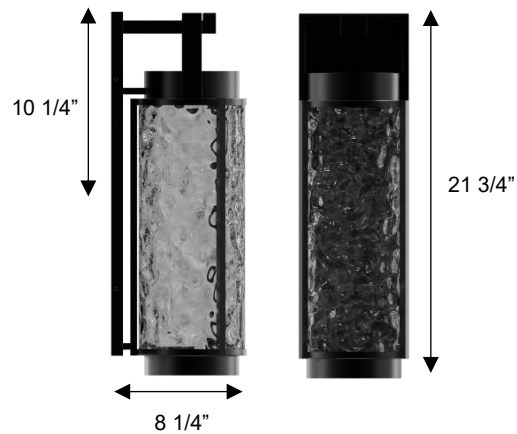

ALTECK

WINSTON Wall Sconce AW0142-3CCT-W

DIMENSIONS

Height: 21 3/4"
Width/Diameter: 6 1/2"
Depth: 8 1/4"
Minimum Height:
Maximum Height:
Canopy/Backplate: 20 1/2"x6 1/2"
Product Weight: 6 lb

SPECIFICATIONS

Location Listed: Wet
IP Rating: IP44
Rated Life: 54000 Hours
Standards: ETL, cETL
Input: 120 VAC, 60Hz
TRIAC Dimming: 100-10%
Downlight Illumination
Mounting: Wall Mount
Color Temperature: Adjustable
3000K/4000K/5000K
CRI Rating: 80
Material: Aluminum
Diffuser Material: Clear Hammered Glass

AVAILABLE FINISHES

ORDERING INFORMATION

AW0142-3CCT-W	COLOR TEMP	FINISH	VOLTAGE	WATTS	DELIVERED LUMENS
	3000K/4000K/5000K	BK BLACK	120V	20W	633

Example: AW0142-3CCT-W-BK

For customer requests please contact: info@altecklighting.com