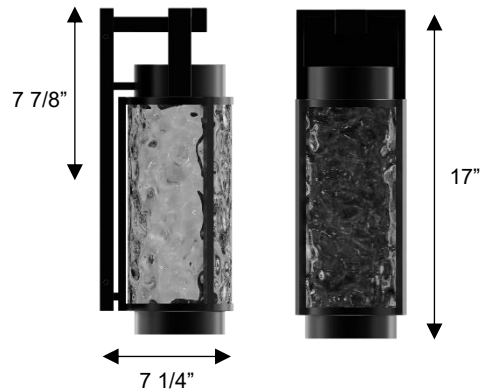

### DIMENSIONS

Height: 17"

Width/Diameter: 5 1/2"

Depth: 7 1/4"

Minimum Height:

Maximum Height:

Canopy/Backplate: 15 7/8"x5 1/2"

Product Weight: 4.1 lb

Mounting: Wall Mount

Color Temperature: Adjustable

3000K/4000K/5000K

CRI Rating: 80

Material: Aluminum

Diffuser Material: Clear Hammered Glass