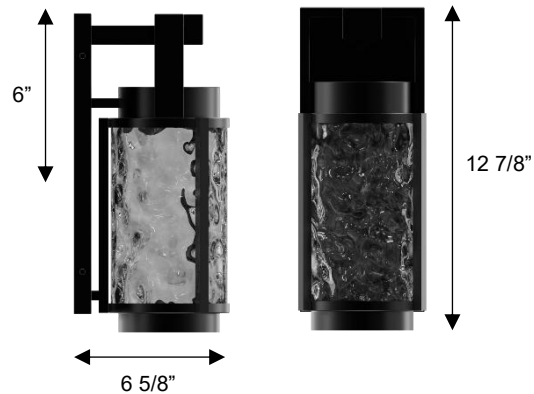

ALTECK

WINSTON Wall Sconce

AW0140-3CCT-W

DIMENSIONS

Height: 12 7/8"

Width/Diameter: 5"

Depth: 6 5/8"

Minimum Height:

Maximum Height:

Canopy/Backplate: 12 1/8"x5"

Product Weight: 2.9 lb

SPECIFICATIONS

Location Listed: Wet

IP Rating: IP44

Rated Life: 54000 Hours

Standards: ETL, cETL

Input: 120 VAC, 60Hz

TRIAC Dimming: 100-10%

Downlight Illumination

Mounting: Wall Mount

Color Temperature: Adjustable

3000K/4000K/5000K

CRI Rating: 80

Material: Aluminum

Diffuser Material: Clear Hammered Glass

AVAILABLE FINISHES

ORDERING INFORMATION

AW0140-3CCT-W	COLOR TEMP	FINISH	VOLTAGE	WATTS	DELIVERED LUMENS
	3000K/4000K/5000K	BK BLACK	120V	12W	343

Example: AW0140-3CCT-W-BK

For customer requests please contact: info@altecklighting.com

altecklighting.com