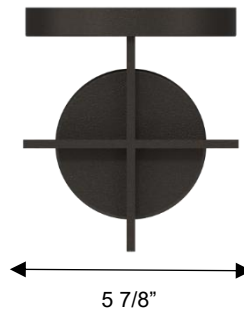

ALTECK

FURO

Wall Sconce

AW0139-3CCT-W

DIMENSIONS

Height: 16 3/8"

Width/Diameter: 5 7/8"

Depth: 6 7/8"

Minimum Height:

Maximum Height:

Canopy/Backplate: Φ 5 3/4"

Product Weight: 2.1 lb

SPECIFICATIONS

Location Listed: Wet

IP Rating: IP65

Dark Sky Complaint

Rated Life: 54000 Hours

Standards: ETL, cETL

Input: 120 VAC, 60Hz

TRIAC Dimming: 100-10%

Downlight Illumination

Mounting: Wall Mount

Color Temperature: Adjustable

3000K/4000K/5000K

CRI Rating: 80

Material: Aluminum

Diffuser Material: Glass

AVAILABLE FINISHES

ORDERING INFORMATION

AW0139-3CCT-W	COLOR TEMP	FINISH	VOLTAGE	WATTS	DELIVERED LUMENS
	3000K/4000K/5000K	DB DARK BRONZE	120V	15W	696

Example: AW0139-3CCT-W-DB

For customer requests please contact: info@altecklighting.com

altecklighting.com