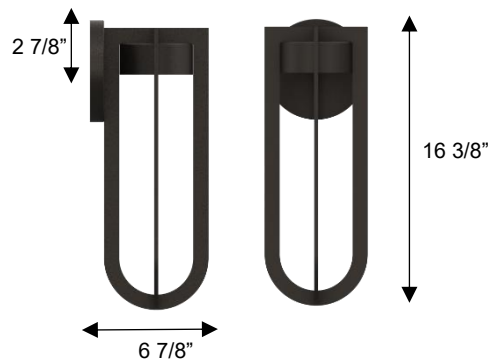

ALTECK

FURO

Wall Sconce

AW0139-3CCT-W

DIMENSIONS

Height: 16 3/8"

Width/Diameter: 5 7/8"

Depth: 6 7/8"

Minimum Height:

Maximum Height:

Canopy/Backplate: Φ 5 3/4"

Product Weight: 2.1 lb

SPECIFICATIONS

Location Listed: Wet

IP Rating: IP65

Dark Sky Complaint

CRI Rating: 80

Material: Aluminum

Diffuser Material: Glass

AVAILABLE FINISHES

ORDERING INFORMATION

AW0139-3CCT-W	COLOR TEMP	FINISH	VOLTAGE	WATTS	DELIVERED LUMENS
	3000K/4000K/5000K	DB DARK BRONZE	120V	15W	696