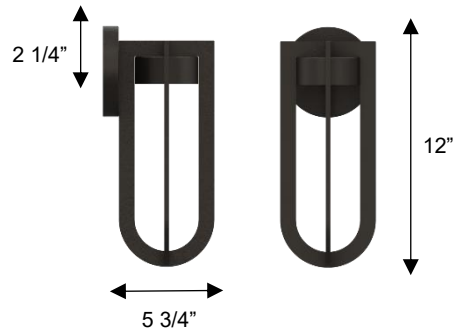

ALTECK

FURO Wall Sconce AW0138-3CCT-W

DIMENSIONS

Height: 12"

Width/Diameter: 4 3/4"

Depth: 5 3/4"

Minimum Height:

Maximum Height:

Canopy/Backplate: Φ 4 1/2"

Product Weight: 1.5 lb

SPECIFICATIONS

Location Listed: Wet

IP Rating: IP65

Dark Sky Complaint

Rated Life: 54000 Hours

Standards: ETL, cETL

Input: 120 VAC, 60Hz

TRIAC Dimming: 100-10%

Downlight Illumination

Mounting: Wall Mount

Color Temperature: Adjustable

3000K/4000K/5000K

CRI Rating: 80

Material: Aluminum

Diffuser Material: Glass

AVAILABLE FINISHES

ORDERING INFORMATION

AW0138-3CCT-W	COLOR TEMP	FINISH	VOLTAGE	WATTS	DELIVERED LUMENS
	3000K/4000K/5000K	DB DARK BRONZE	120V	5W	300

Example: AW0138-3CCT-W-DB

For customer requests please contact: info@altecklighting.com

altecklighting.com