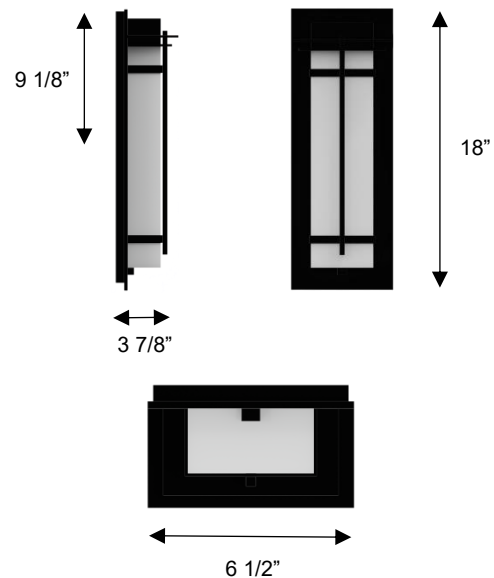

ALTECK

FRANK Wall Sconce AW0137-3CCT-W

DIMENSIONS

Height: 18"

Width/Diameter: 6 1/2"

Depth: 3 7/8"

Minimum Height:

Maximum Height:

Canopy/Backplate: 16 7/8"x5 1/8"

Product Weight: 5.1 lb

SPECIFICATIONS

Location Listed: Wet

IP Rating: IP44

Rated Life: 54000 Hours

Standards: ETL, cETL, ADA

Input: 120~277 VAC, 50/60Hz

TRIAC Dimming: 100-10%

Mounting: Wall Mount

Color Temperature: Adjustable

3000K/4000K/5000K

CRI Rating: 80

Material: Aluminum

Diffuser Material: Mitered Glass

AVAILABLE FINISHES

ORDERING INFORMATION

AW0137-3CCT-W	COLOR TEMP	FINISH	VOLTAGE	WATTS	DELIVERED LUMENS
	3000K/4000K/5000K	BK BLACK	120~277V	17W	678

Example: AW0137-3CCT-W-BK

For customer requests please contact: info@altecklighting.com

altecklighting.com