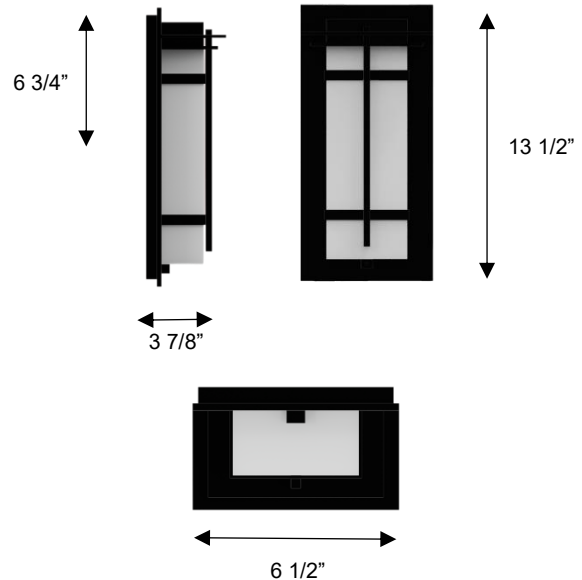

ALTECK

FRANK Wall Sconce AW0136-3CCT-W

DIMENSIONS

Height: 13 1/2"
Width/Diameter: 6 1/2"
Depth: 3 7/8"
Minimum Height:
Maximum Height:
Canopy/Backplate: 12 5/8"x5 1/8"
Product Weight: 3.7 lb

SPECIFICATIONS

Location Listed: Wet
IP Rating: IP44
Rated Life: 54000 Hours
Standards: ETL, cETL, ADA
Input: 120~277 VAC, 50/60Hz
TRIAC Dimming: 100-10%
Mounting: Wall Mount
Color Temperature: Adjustable
3000K/4000K/5000K
CRI Rating: 80
Material: Aluminum
Diffuser Material: Mitered Glass