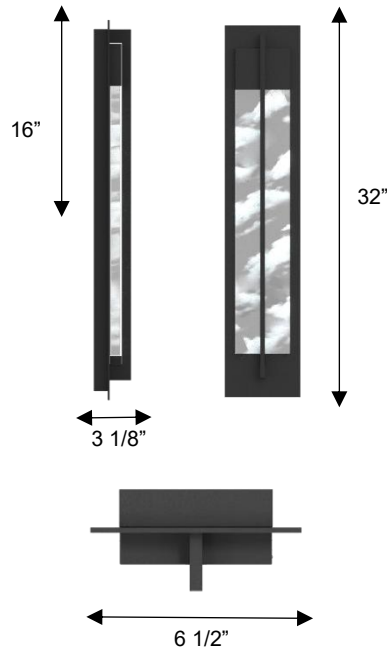

ALTECK

RIVERA Wall Sconce AW0135-3CCT-W

DIMENSIONS

Height: 32"

Width/Diameter: 6 1/2"

Depth: 3 1/8"

Minimum Height:

Maximum Height:

Canopy/Backplate: 30 1/2"x4 3/4"

Product Weight: 14.1 lb

SPECIFICATIONS

Location Listed: Wet

IP Rating: IP44

Rated Life: 54000 Hours

Standards: ETL, cETL, ADA

Input: 120~277 VAC, 50/60Hz

TRIAC Dimming: 100-10%

Mounting: Wall Mount

Color Temperature: Adjustable

3000K/4000K/5000K

CRI Rating: 80

Material: Aluminum

Diffuser Material: Cloudy Crystal

AVAILABLE FINISHES