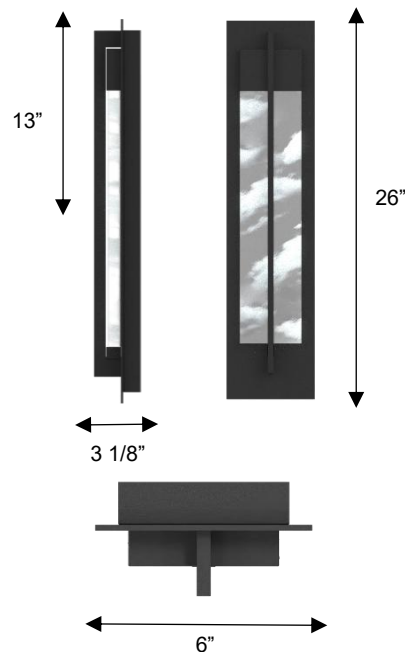

ALTECK

RIVERA Wall Sconce AW0134-3CCT-W

DIMENSIONS

Height: 26"

Width/Diameter: 6"

Depth: 3 1/8"

Minimum Height:

Maximum Height:

Canopy/Backplate: 24 1/2"x4 3/4"

Product Weight: 10.4 lb

SPECIFICATIONS

Location Listed: Wet

IP Rating: IP44

Rated Life: 54000 Hours

Standards: ETL, cETL, ADA

Input: 120~277 VAC, 50/60Hz

TRIAC Dimming: 100-10%

Mounting: Wall Mount

Color Temperature: Adjustable

3000K/4000K/5000K

CRI Rating: 80

Material: Aluminum

Diffuser Material: Cloudy Crystal

AVAILABLE FINISHES