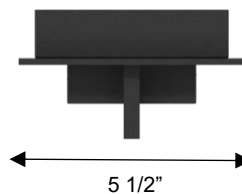

ALTECK

RIVERA Wall Sconce AW0133-3CCT-W

DIMENSIONS

Height: 20"

Width/Diameter: 5 1/2"

Depth: 3 1/8"

Minimum Height:

Maximum Height:

Canopy/Backplate: 18 1/2"x4 3/4"

Product Weight: 6.6 lb

SPECIFICATIONS

Location Listed: Wet

IP Rating: IP44

Rated Life: 54000 Hours

Standards: ETL, cETL, ADA

Input: 120~277 VAC, 50/60Hz

TRIAC Dimming: 100-10%

Mounting: Wall Mount

Color Temperature: Adjustable

3000K/4000K/5000K

CRI Rating: 80

Material: Aluminum

Diffuser Material: Cloudy Crystal

AVAILABLE FINISHES

ORDERING INFORMATION

AW0133-3CCT-W	COLOR TEMP	FINISH	VOLTAGE	WATTS	DELIVERED LUMENS
	3000K/4000K/5000K	BK BLACK	120~277V	11W	420

Example: AW0133-3CCT-W-BK

For customer requests please contact: info@altecklighting.com

altecklighting.com