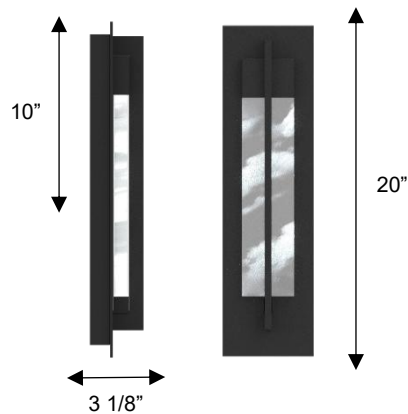

ALTECK

RIVERA Wall Sconce AW0133-3CCT-W

DIMENSIONS

Height: 20"

Width/Diameter: 5 1/2"

Depth: 3 1/8"

Minimum Height:

Maximum Height:

Canopy/Backplate: 18 1/2"x4 3/4"

Product Weight: 6.6 lb

SPECIFICATIONS

Location Listed: Wet

IP Rating: IP44

Rated Life: 54000 Hours

Standards: ETL, cETL, ADA

Input: 120~277 VAC, 50/60Hz

TRIAC Dimming: 100-10%

Mounting: Wall Mount

Color Temperature: Adjustable

3000K/4000K/5000K

CRI Rating: 80

Material: Aluminum

Diffuser Material: Cloudy Crystal

AVAILABLE FINISHES

ORDERING INFORMATION

AW0133-3CCT-W	COLOR TEMP	FINISH	VOLTAGE	WATTS	DELIVERED LUMENS
	3000K/4000K/5000K	BK BLACK	120~277V	11W	420

Example: AW0133-3CCT-W-BK

For customer requests please contact: info@altecklighting.com

altecklighting.com