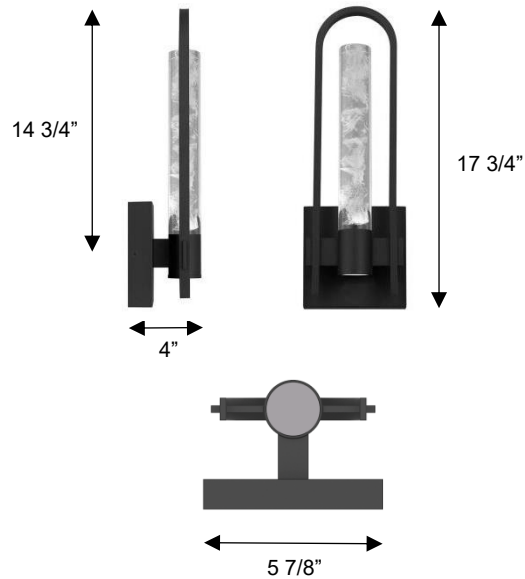

ALTECK

ARCH Wall Sconce AW0132-3CCT-W

DIMENSIONS

Height: 17 3/4"
Width/Diameter: 5 7/8"
Depth: 4"
Minimum Height:
Maximum Height:
Canopy/Backplate: 5 7/8"x5 7/8"
Product Weight: 4.3 lb

SPECIFICATIONS

Location Listed: Wet
IP Rating: IP44
Rated Life: 54000 Hours
Standards: ETL, cETL, ADA
Input: 120~277 VAC, 50/60Hz
TRIAC Dimming: 100-10%
Mounting: Wall Mount
Color Temperature: Adjustable
3000K/4000K/5000K
CRI Rating: 80
Material: Aluminum
Diffuser Material: Clear Wispy Opal Glass

AVAILABLE FINISHES

ORDERING INFORMATION

AW0132-3CCT-W	COLOR TEMP	FINISH	VOLTAGE	WATTS	DELIVERED LUMENS
	3000K/4000K/5000K	BK BLACK	120~277V	14W	876

Example: AW0132-3CCT-W-BK

For customer requests please contact: info@altecklighting.com