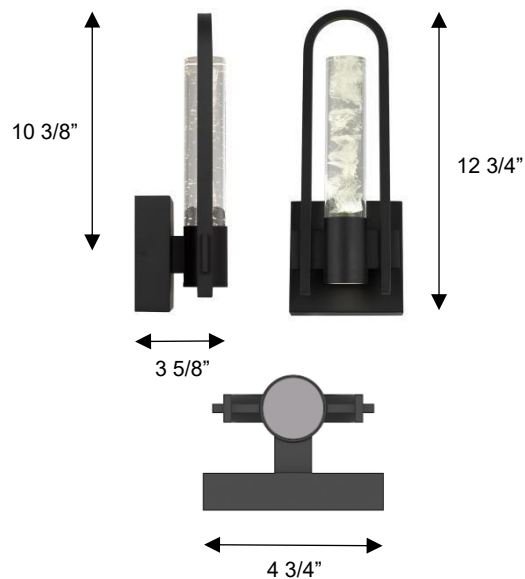

ALTECK

ARCH Wall Sconce AW0131-3CCT-W

DIMENSIONS

Height: 12 3/4"
Width/Diameter: 4 3/4"
Depth: 3 5/8"
Minimum Height:
Maximum Height:
Canopy/Backplate: 4 3/4"x4 3/4"
Product Weight: 2.8 lb

SPECIFICATIONS

Location Listed: Wet
IP Rating: IP44
Rated Life: 54000 Hours
Standards: ETL, cETL, ADA
Input: 120~277 VAC, 50/60Hz
TRIAC Dimming: 100-10%
Mounting: Wall Mount
Color Temperature: Adjustable
3000K/4000K/5000K
CRI Rating: 80
Material: Aluminum
Diffuser Material: Clear Wispy Opal Glass

AVAILABLE FINISHES

ORDERING INFORMATION

AW0131-3CCT-W	COLOR TEMP	FINISH	VOLTAGE	WATTS	DELIVERED LUMENS
	3000K/4000K/5000K	BK BLACK	120~277V	11W	600

Example: AW0131-3CCT-W-BK

For customer requests please contact: info@altecklighting.com