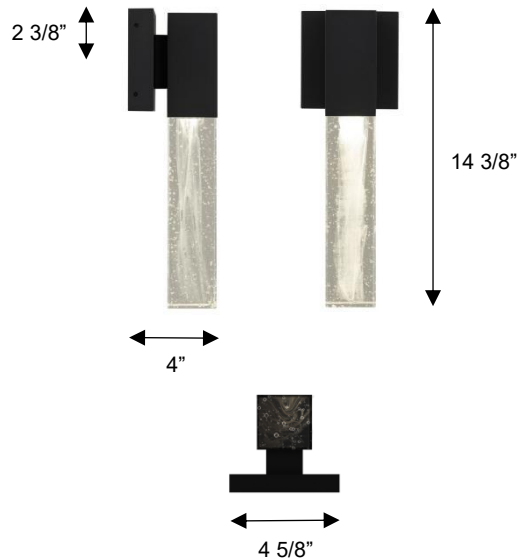

ALTECK

FOLIO Wall Sconce AW0130-3CCT-W

DIMENSIONS

Height: 14 3/8"
Width/Diameter: 4 5/8"
Depth: 4"
Minimum Height:
Maximum Height:
Canopy/Backplate: 4 3/4"x4 3/4"
Product Weight: 5.5 lb

SPECIFICATIONS

Location Listed: Wet
IP Rating: IP44
Rated Life: 54000 Hours
Standards: ETL, cETL, ADA
Input: 120~277 VAC, 50/60Hz
TRIAC Dimming: 100-10%
Downlight Illumination
Mounting: Wall Mount
Color Temperature: Adjustable
3000K/4000K/5000K
CRI Rating: 80
Material: Aluminum
Diffuser Material: Clear Wispy Opal Glass

AVAILABLE FINISHES

ORDERING INFORMATION

AW0130-3CCT-W	COLOR TEMP	FINISH	VOLTAGE	WATTS	DELIVERED LUMENS
	3000K/4000K/5000K	BK BLACK	120~277V	11W	653

Example: AW0130-3CCT-W-BK

For customer requests please contact: info@altecklighting.com