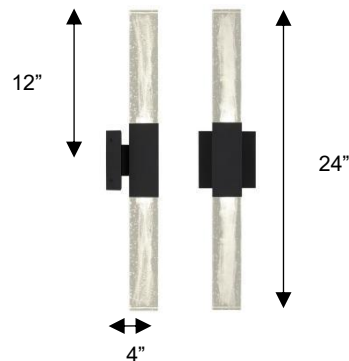

### DIMENSIONS

Height: 24"

Width/Diameter: 4 3/4"

Depth: 4"

Minimum Height:

Maximum Height:

Canopy/Backplate: 4 3/4"x4 3/4"

Product Weight: 10.3 lb

### SPECIFICATIONS

Location Listed: Wet

IP Rating: IP44

Rated Life: 54000 Hours

Standards: ETL, cETL, ADA

Input: 120~277 VAC, 50/60Hz

TRIAC Dimming: 100-10%

Mounting: Wall Mount

Color Temperature: Adjustable

3000K/4000K/5000K

CRI Rating: 80

Material: Aluminum

Diffuser Material: Clear Wispy Opal Glass