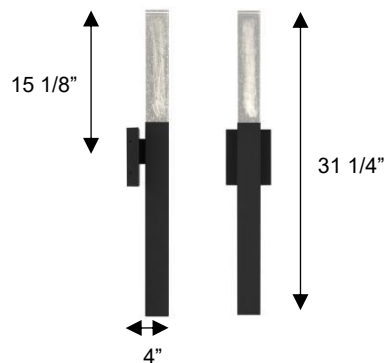

ALTECK

FOLIO Wall Sconce AW0128-3CCT-W

DIMENSIONS

Height: 31 1/4"
Width/Diameter: 4 3/4"
Depth: 4"
Minimum Height:
Maximum Height:
Canopy/Backplate: 5 7/8"x4 3/4"
Product Weight: 7.8 lb

SPECIFICATIONS

Location Listed: Wet
IP Rating: IP44
Rated Life: 54000 Hours
Standards: ETL, cETL, ADA
Input: 120~277 VAC, 50/60Hz
TRIAC Dimming: 100-10%
Mounting: Wall Mount
Color Temperature: Adjustable
3000K/4000K/5000K
CRI Rating: 80
Material: Aluminum
Diffuser Material: Clear Wispy Opal Glass

AVAILABLE FINISHES

ORDERING INFORMATION

AW0128-3CCT-W	COLOR TEMP	FINISH	VOLTAGE	WATTS	DELIVERED LUMENS
	3000K/4000K/5000K	BK BLACK	120~277V	14W	750

Example: AW0128-3CCT-W-BK

For customer requests please contact: info@altecklighting.com