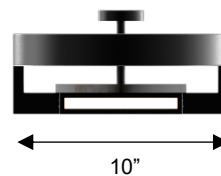

ALTECK

ROUNABOUT

Wall Sconce

AW0127-3CCT-W

DIMENSIONS

Height: 34"

Width/Diameter: 10"

Depth: 4"

Minimum Height:

Maximum Height:

Canopy/Backplate: 26"x5 1/8"

Product Weight: 14.3 lb

SPECIFICATIONS

Location Listed: Wet

IP Rating: IP44

Rated Life: 54000 Hours

Standards: ETL, cETL, ADA

Input: 120 VAC, 60Hz

TRIAC Dimming: 100-10%

Mounting: Wall Mount

Color Temperature: Adjustable

3000K/4000K/5000K

CRI Rating: 80

Material: Aluminum/Marble

Diffuser Material: Glass

AVAILABLE FINISHES

ORDERING INFORMATION

AW0127-3CCT-W	COLOR TEMP	FINISH	VOLTAGE	WATTS	DELIVERED LUMENS
	3000K/4000K/5000K	BK BLACK	120V	30W	580

Example: AW0127-3CCT-W-BK

For customer requests please contact: info@altecklighting.com

altecklighting.com