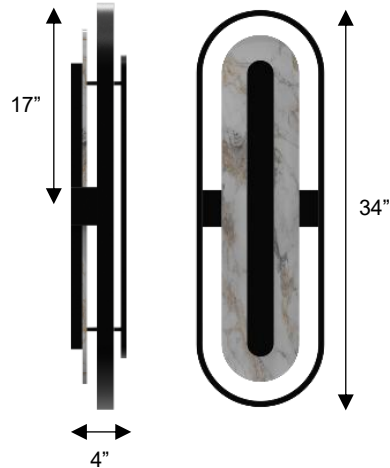

ALTECK

ROUNABOUT

Wall Sconce

AW0127-3CCT-W

DIMENSIONS

Height: 34"

Width/Diameter: 10"

Depth: 4"

Minimum Height:

Maximum Height:

Canopy/Backplate: 26"x5 1/8"

Product Weight: 14.3 lb

SPECIFICATIONS

Location Listed: Wet

IP Rating: IP44

Rated Life: 54000 Hours

Standards: ETL, cETL, ADA

Input: 120 VAC, 60Hz

TRIAC Dimming: 100-10%

Mounting: Wall Mount

Color Temperature: Adjustable

3000K/4000K/5000K

CRI Rating: 80

Material: Aluminum/Marble

Diffuser Material: Glass

AVAILABLE FINISHES

ORDERING INFORMATION

AW0127-3CCT-W	COLOR TEMP	FINISH	VOLTAGE	WATTS	DELIVERED LUMENS
	3000K/4000K/5000K	BK BLACK	120V	30W	580

Example: AW0127-3CCT-W-BK

For customer requests please contact: info@altecklighting.com

altecklighting.com