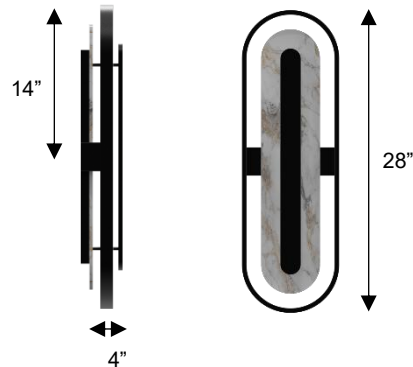

ALTECK

ROUNABOUT

Wall Sconce

AW0126-3CCT-W

DIMENSIONS

Height: 28"

Width/Diameter: 9"

Depth: 4"

Minimum Height:

Maximum Height:

Canopy/Backplate: 20 1/2"x4 3/4"

Product Weight: 11.5 lb

SPECIFICATIONS

Location Listed: Wet

IP Rating: IP44

Rated Life: 54000 Hours

Standards: ETL, cETL, ADA

Input: 120 VAC, 60Hz

TRIAC Dimming: 100-10%

Mounting: Wall Mount

Color Temperature: Adjustable

3000K/4000K/5000K

CRI Rating: 80

Material: Aluminum/Marble

Diffuser Material: Glass

AVAILABLE FINISHES

ORDERING INFORMATION

AW0126-3CCT-W	COLOR TEMP	FINISH	VOLTAGE	WATTS	DELIVERED LUMENS
	3000K/4000K/5000K	BK BLACK	120V	20W	350

Example: AW0126-3CCT-W-BK

For customer requests please contact: info@altecklighting.com

altecklighting.com