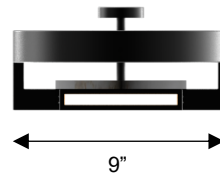

ALTECK

ROUNABOUT

Wall Sconce

AW0126-3CCT-W

DIMENSIONS

Height: 28"

Width/Diameter: 9"

Depth: 4"

Minimum Height:

Maximum Height:

Canopy/Backplate: 20 1/2"x4 3/4"

Product Weight: 11.5 lb

SPECIFICATIONS

Location Listed: Wet

IP Rating: IP44

Rated Life: 54000 Hours

Standards: ETL, cETL, ADA

Input: 120 VAC, 60Hz

TRIAC Dimming: 100-10%

Mounting: Wall Mount

Color Temperature: Adjustable

3000K/4000K/5000K

CRI Rating: 80

Material: Aluminum/Marble

Diffuser Material: Glass

AVAILABLE FINISHES

ORDERING INFORMATION

AW0126-3CCT-W	COLOR TEMP	FINISH	VOLTAGE	WATTS	DELIVERED LUMENS
	3000K/4000K/5000K	BK BLACK	120V	20W	350

Example: AW0126-3CCT-W-BK

For customer requests please contact: info@altecklighting.com

altecklighting.com