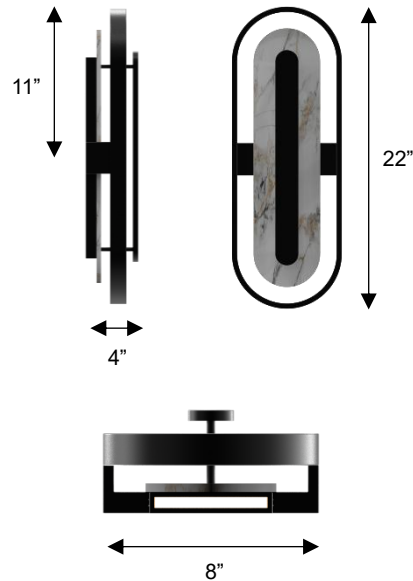

AVAILABLE FINISHES

ORDERING INFORMATION

AW0125-3CCT-W	COLOR TEMP	FINISH	VOLTAGE	WATTS	DELIVERED LUMENS
	3000K/4000K/5000K	BK BLACK	120V	12W	230

Example: AW0125-3CCT-W-BK

For customer requests please contact: info@altecklighting.com

altecklighting.com