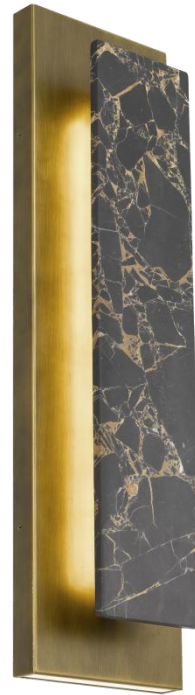

ALTECK

ZOEY

Wall Sconce

AW0124-3CCT-W

DIMENSIONS

Height: 24"

Width/Diameter: 6 1/2"

Depth: 3"

Minimum Height:

Maximum Height:

Canopy/Backplate: 24"x6 1/2"

Product Weight: 6.8 lb

SPECIFICATIONS

Location Listed: Wet

IP Rating: IP44

Rated Life: 54000 Hours

Standards: ETL, cETL, ADA

Input: 120 VAC, 60Hz

TRIAC Dimming: 100-10%

Mounting: Wall Mount

Color Temperature: Adjustable

3000K/4000K/5000K

CRI Rating: 80

Material: Aluminum/Marble

Diffuser Material: Glass

AVAILABLE FINISHES

ORDERING INFORMATION

AW0124-3CCT-W	COLOR TEMP	FINISH	VOLTAGE	WATTS	DELIVERED LUMENS
	3000K/4000K/5000K	PAB PAINTED ANTIQUE BRASS	120	30W	350

Example: AW0124-3CCT-W-PAB