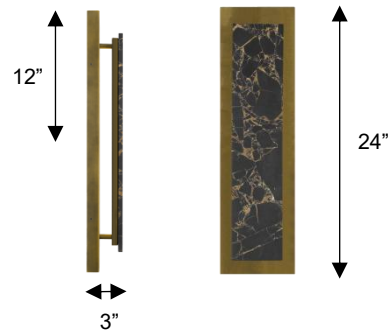

ALTECK

ZOEY

Wall Sconce

AW0124-3CCT-W

DIMENSIONS

Height: 24"

Width/Diameter: 6 1/2"

Depth: 3"

Minimum Height:

Maximum Height:

Canopy/Backplate: 24"x6 1/2"

Product Weight: 6.8 lb

SPECIFICATIONS

Location Listed: Wet

IP Rating: IP44

Rated Life: 54000 Hours

Standards: ETL, cETL, ADA

Input: 120 VAC, 60Hz

TRIAC Dimming: 100-10%

Mounting: Wall Mount

Color Temperature: Adjustable

3000K/4000K/5000K

CRI Rating: 80

Material: Aluminum/Marble

Diffuser Material: Glass

AVAILABLE FINISHES

ORDERING INFORMATION

AW0124-3CCT-W	COLOR TEMP	FINISH	VOLTAGE	WATTS	DELIVERED LUMENS
	3000K/4000K/5000K	PAB PAINTED ANTIQUE BRASS	120	30W	350

Example: AW0124-3CCT-W-PAB

For customer requests please contact: info@altecklighting.com

altecklighting.com