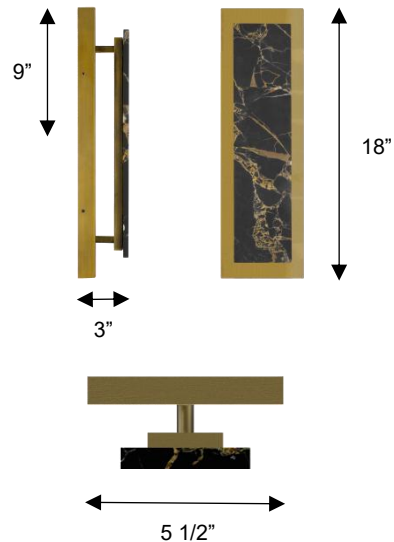

ALTECK

ZOEY

Wall Sconce

AW0123-3CCT-W

DIMENSIONS

Height: 18"

Width/Diameter: 5 1/2"

Depth: 3"

Minimum Height:

Maximum Height:

Canopy/Backplate: 18"x5 1/2"

Product Weight: 5.5 lb

SPECIFICATIONS

Location Listed: Wet

IP Rating: IP44

Rated Life: 54000 Hours

Standards: ETL, cETL, ADA

Input: 120 VAC, 60Hz

TRIAC Dimming: 100-10%

Mounting: Wall Mount

Color Temperature: Adjustable

3000K/4000K/5000K

CRI Rating: 80

Material: Aluminum/Marble

Diffuser Material: Glass

AVAILABLE FINISHES

ORDERING INFORMATION

AW0123-3CCT-W	COLOR TEMP	FINISH	VOLTAGE	WATTS	DELIVERED LUMENS
	3000K/4000K/5000K	PAB PAINTED ANTIQUE BRASS	120	24W	240

Example: AW0123-3CCT-W-PAB

For customer requests please contact: info@altecklighting.com

altecklighting.com