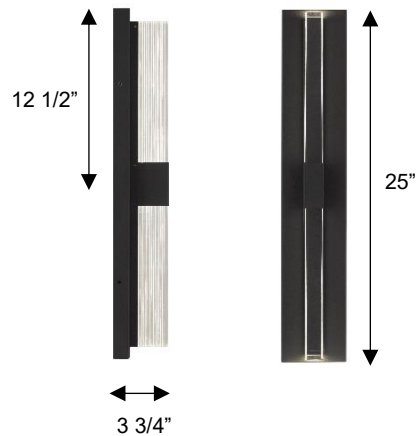

### DIMENSIONS

Height: 25"

Width/Diameter: 4 1/2"

Depth: 3 3/4"

Minimum Height:

Maximum Height:

Canopy/Backplate: 25"x4 1/2"

Product Weight: 5.7 lb

### SPECIFICATIONS

Location Listed: Wet

IP Rating: IP44

Rated Life: 50000 Hours

Standards: ETL, cETL, ADA

Input: 120~277 VAC, 60Hz

TRIAC Dimming: 100-10%

Mounting: Wall Mount

Color Temperature: Adjustable

3000K/4000K/5000K

CRI Rating: 80

Material: Aluminum

Diffuser Material: Groove Acrylic