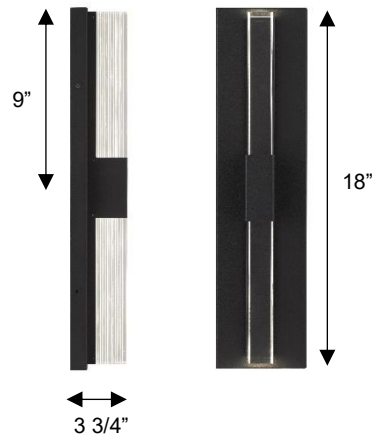

ALTECK

ARLES

Wall Sconce

AW0121-3CCT-W

DIMENSIONS

Height: 18"

Width/Diameter: 4 1/2"

Depth: 3 3/4"

Minimum Height:

Maximum Height:

Canopy/Backplate: 18"x4 1/2"

Product Weight: 4.4 lb

SPECIFICATIONS

Location Listed: Wet

IP Rating: IP44

Rated Life: 50000 Hours

Standards: ETL, cETL, ADA

Input: 120~277 VAC, 50/60Hz

TRIAC Dimming: 100-10%

Mounting: Wall Mount

Color Temperature: Adjustable

3000K/4000K/5000K

CRI Rating: 80

Material: Aluminum

Diffuser Material: Groove Acrylic

4 1/2"

AVAILABLE FINISHES

ORDERING INFORMATION

AW0121-3CCT-W	COLOR TEMP	FINISH	VOLTAGE	WATTS	DELIVERED LUMENS
	3000K/4000K/5000K	BK BLACK	120~277V	12W	450

Example: AW0121-3CCT-W-BK