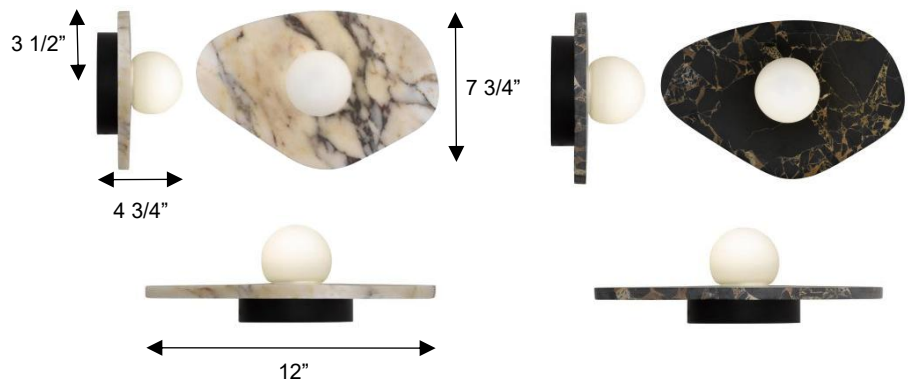

### Wall Sconce

#### DIMENSIONS

Height: 7 3/4"

Width/Diameter: 12"

Depth: 4 3/4"

Minimum Height:

Maximum Height:

Canopy/Backplate:  $\Phi$ 5 1/8"

Product Weight: 4.6 lb

Color Temperature: Adjustable

3000K/4000K/5000K

CRI Rating: 80

Material: Aluminum / Marble

Diffuser Material: Etched Opal Glass