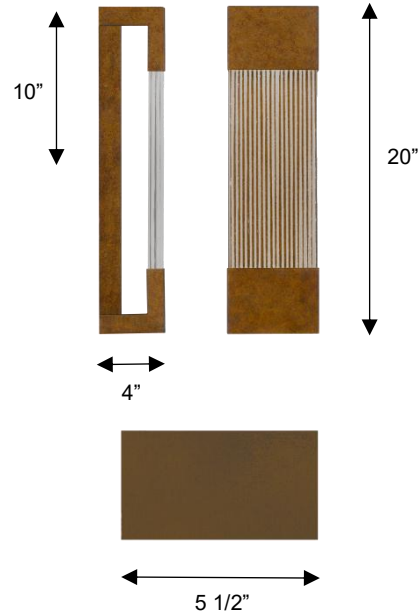

### DIMENSIONS

Height: 20"

Width/Diameter: 5 1/2"

Depth: 4"

Minimum Height:

Maximum Height:

Canopy/Backplate: 17 5/8"x5 1/2"

Product Weight: 6.2 lb

Color Temperature: Adjustable

3000K/4000K/5000K

CRI Rating: 80

Material: Aluminum

Diffuser Material: Clear Sawn Glass