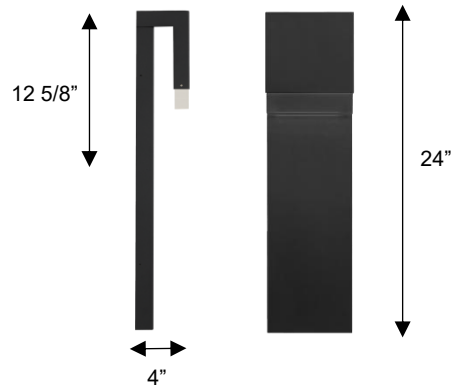

#### DIMENSIONS

Height: 24"

Width/Diameter: 6 1/2"

Depth: 4"

Minimum Height:

Maximum Height:

Canopy/Backplate: 22 3/4"x6 1/2"

Product Weight: 5.3 lb

Mounting: Wall Mount

Color Temperature: Adjustable

3000K/4000K/5000K

CRI Rating: 80

Material: Aluminum

Diffuser Material: Clear K-9 Crystal