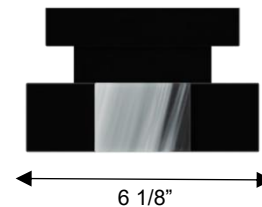

ALTECK

MILLE

Wall Sconce

AW0117-3CCT-W

DIMENSIONS

Height: 18"

Width/Diameter: 6 1/8"

Depth: 3 3/4"

Minimum Height:

Maximum Height:

Canopy/Backplate: 5 1/8"x5 1/8"

Product Weight: 6.2 lb

SPECIFICATIONS

Location Listed: Wet

IP Rating: IP44

Rated Life: 54000 Hours

Standards: ETL, cETL, ADA

Input: 120~277 VAC, 50/60Hz

TRIAC Dimming: 100-10%

Mounting: Wall Mount

Color Temperature: Adjustable

3000K/4000K/5000K

CRI Rating: 80

Material: Aluminum/Crystal

Diffuser Material: Cloudy Crystal

AVAILABLE FINISHES

ORDERING INFORMATION

AW0117-3CCT-W	COLOR TEMP	FINISH	VOLTAGE	WATTS	DELIVERED LUMENS
	3000K/4000K/5000K	BK BLACK	120~277V	18W	900

Example: AW0117-3CCT-W-BK

For customer requests please contact: info@altecklighting.com

altecklighting.com