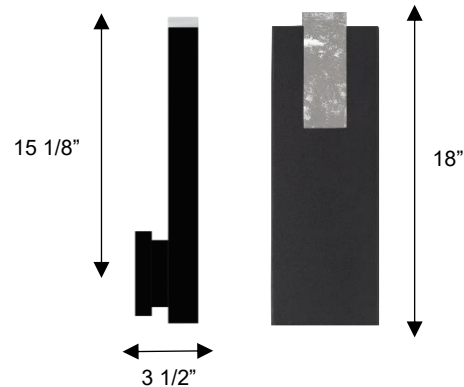

ALTECK

MILLE

Wall Sconce

AW0117-3CCT-W

DIMENSIONS

Height: 18"

Width/Diameter: 6 1/8"

Depth: 3 3/4"

Minimum Height:

Maximum Height:

Canopy/Backplate: 5 1/8"x5 1/8"

Product Weight: 6.2 lb

SPECIFICATIONS

Location Listed: Wet

IP Rating: IP44

Rated Life: 54000 Hours

Standards: ETL, cETL, ADA

Input: 120~277 VAC, 50/60Hz

TRIAC Dimming: 100-10%

Mounting: Wall Mount

Color Temperature: Adjustable

3000K/4000K/5000K

CRI Rating: 80

Material: Aluminum/Crystal

Diffuser Material: Cloudy Crystal

AVAILABLE FINISHES

ORDERING INFORMATION

AW0117-3CCT-W	COLOR TEMP	FINISH	VOLTAGE	WATTS	DELIVERED LUMENS
	3000K/4000K/5000K	BK BLACK	120~277V	18W	900

Example: AW0117-3CCT-W-BK

For customer requests please contact: info@altecklighting.com

altecklighting.com