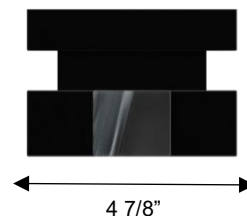

ORDERING INFORMATION

AW0116-3CCT-W	COLOR TEMP	FINISH	VOLTAGE	WATTS	DELIVERED LUMENS
	3000K/4000K/5000K	BK BLACK	120~277V	12W	500

Example: AW0116-3CCT-W-BK

For customer requests please contact: info@altecklighting.com

altecklighting.com