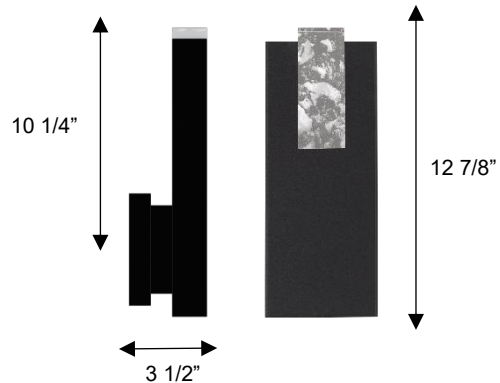

ALTECK

MILLE

Wall Sconce

AW0116-3CCT-W

DIMENSIONS

Height: 12 7/8"

Width/Diameter: 4 7/8"

Depth: 3 1/2"

Minimum Height:

Maximum Height:

Canopy/Backplate: 5 1/8"x4 3/4"

Product Weight: 4 lb

SPECIFICATIONS

Location Listed: Wet

IP Rating: IP44

Rated Life: 54000 Hours

Standards: ETL, cETL, ADA

Input: 120~277 VAC, 50/60Hz

TRIAC Dimming: 100-10%

Mounting: Wall Mount

Color Temperature: Adjustable

3000K/4000K/5000K

CRI Rating: 80

Material: Aluminum

Diffuser Material: Cloudy Crystal

AVAILABLE FINISHES

ORDERING INFORMATION

AW0116-3CCT-W	COLOR TEMP	FINISH	VOLTAGE	WATTS	DELIVERED LUMENS
	3000K/4000K/5000K	BK BLACK	120~277V	12W	500

Example: AW0116-3CCT-W-BK

For customer requests please contact: info@altecklighting.com

altecklighting.com