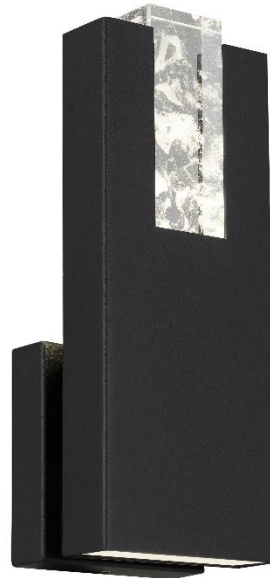

ALTECK

MILLE

Wall Sconce

AW0116-3CCT-W

DIMENSIONS

Height: 12 7/8"

Width/Diameter: 4 7/8"

Depth: 3 1/2"

Minimum Height:

Maximum Height:

Canopy/Backplate: 5 1/8"x4 3/4"

Product Weight: 4 lb

SPECIFICATIONS

Location Listed: Wet

IP Rating: IP44

Rated Life: 54000 Hours

Standards: ETL, cETL, ADA

Input: 120~277 VAC, 50/60Hz

TRIAC Dimming: 100-10%

Mounting: Wall Mount

Color Temperature: Adjustable

3000K/4000K/5000K

CRI Rating: 80

Material: Aluminum

Diffuser Material: Cloudy Crystal

AVAILABLE FINISHES

ORDERING INFORMATION

AW0116-3CCT-W	COLOR TEMP	FINISH	VOLTAGE	WATTS	DELIVERED LUMENS
	3000K/4000K/5000K	BK BLACK	120~277V	12W	500

Example: AW0116-3CCT-W-BK

For customer requests please contact: info@altecklighting.com

altecklighting.com