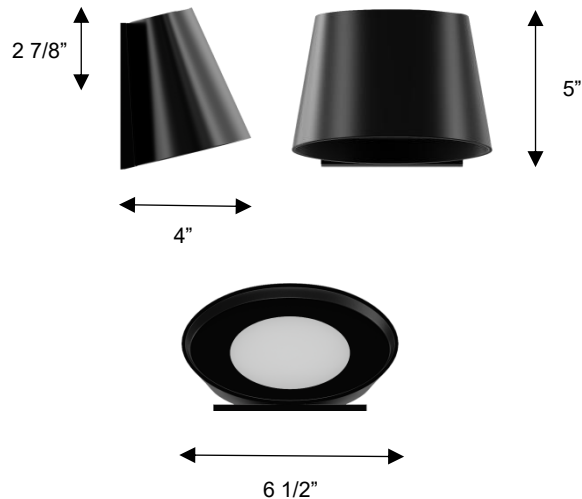

ALTECK

GRACE

Wall Sconce

AW0115-3CCT-W

DIMENSIONS

Height: 5"

Width/Diameter: 6 1/2"

Depth: 4"

Minimum Height:

Maximum Height:

Canopy/Backplate: 4 5/8"x4 1/2"

Product Weight: 0.6 lb

SPECIFICATIONS

Location Listed: Wet

IP Rating: IP65

Dark Sky Complaint

CRI Rating: 80

Material: Aluminum

Diffuser Material: Glass

AVAILABLE FINISHES

ORDERING INFORMATION

AW01153CCT-W	COLOR TEMP	FINISH	VOLTAGE	WATTS	DELIVERED LUMENS
	3000K/4000K/5000K	BK BLACK	120V	12W	745

Example: AW0115-3CCT-W-BK