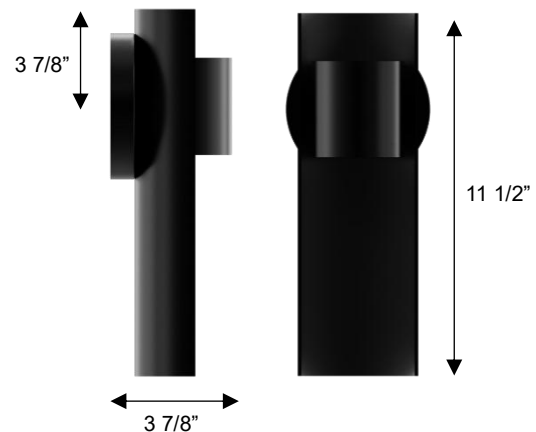

ALTECK

HUGO

Wall Sconce

AW0113-3CCT-W

DIMENSIONS

Height: 11 1/2"

Width/Diameter: 4 3/4"

Depth: 3 7/8"

Minimum Height:

Maximum Height:

Canopy/Backplate: Φ 4 3/4"

Product Weight: 1.8 lb

SPECIFICATIONS

Location Listed: Wet

IP Rating: IP44

Dark Sky Complaint

CRI Rating: 80

Material: Aluminum

Diffuser Material: Glass

AVAILABLE FINISHES

ORDERING INFORMATION

AW0113-3CCT-W	COLOR TEMP	FINISH	VOLTAGE	WATTS	DELIVERED LUMENS
	3000K/4000K/5000K	BK BLACK	120V	12W	442

Example: AW0113-3CCT-W-BK