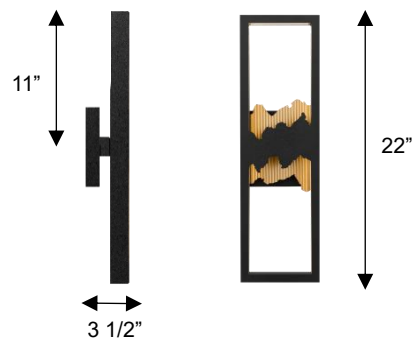

ALTECK

SUNRIZE Wall Sconce AW0112-3CCT-W

DIMENSIONS

Height: 22"

Width/Diameter: 6 1/2"

Depth: 3 1/2"

Minimum Height:

Maximum Height:

Canopy/Backplate: 6 1/2"x6 1/2"

Product Weight: 3.2 lb

SPECIFICATIONS

Location Listed: Wet

IP Rating: IP44

Rated Life: 54000 Hours

Standards: ETL, cETL, ADA

Input: 120~277 VAC, 50/60Hz

TRIAC Dimming: 100-10%

Mounting: Wall Mount

Color Temperature: Adjustable

3000K/4000K/5000K

CRI Rating: 80

Material: Aluminum

Diffuser Material: Glass

AVAILABLE FINISHES