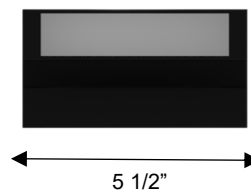

ALTECK

SUNRIZE Wall Sconce AW0111-3CCT-W

DIMENSIONS

Height: 15"

Width/Diameter: 5 1/2"

Depth: 3 1/2"

Minimum Height:

Maximum Height:

Canopy/Backplate: 5 1/2"x5 1/2"

Product Weight: 2.6 lb

SPECIFICATIONS

Location Listed: Wet

IP Rating: IP44

Rated Life: 54000 Hours

Standards: ETL, cETL, ADA

Input: 120~277 VAC, 50/60Hz

TRIAC Dimming: 100-10%

Mounting: Wall Mount

Color Temperature: Adjustable

3000K/4000K/5000K

CRI Rating: 80

Material: Aluminum

Diffuser Material: Glass

AVAILABLE FINISHES

ORDERING INFORMATION

AW0111-3CCT-W	COLOR TEMP	FINISH	VOLTAGE	WATTS	DELIVERED LUMENS
	3000K/4000K/5000K	BK/PB BLACK/PAINTED BRASS	120~277V	12W	330

Example: AW0111-3CCT-W-BK/PB

For customer requests please contact: info@altecklighting.com

altecklighting.com