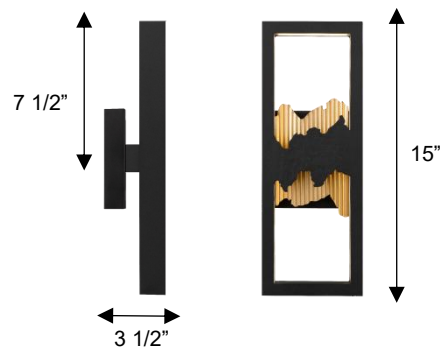

ALTECK

SUNRIZE Wall Sconce AW0111-3CCT-W

DIMENSIONS

Height: 15"

Width/Diameter: 5 1/2"

Depth: 3 1/2"

Minimum Height:

Maximum Height:

Canopy/Backplate: 5 1/2"x5 1/2"

Product Weight: 2.6 lb

SPECIFICATIONS

Location Listed: Wet

IP Rating: IP44

Rated Life: 54000 Hours

Standards: ETL, cETL, ADA

Input: 120~277 VAC, 50/60Hz

TRIAC Dimming: 100-10%

Mounting: Wall Mount

Color Temperature: Adjustable

3000K/4000K/5000K

CRI Rating: 80

Material: Aluminum

Diffuser Material: Glass

AVAILABLE FINISHES

ORDERING INFORMATION

AW0111-3CCT-W	COLOR TEMP	FINISH	VOLTAGE	WATTS	DELIVERED LUMENS
	3000K/4000K/5000K	BK/PB BLACK/PAINTED BRASS	120~277V	12W	330

Example: AW0111-3CCT-W-BK/PB

For customer requests please contact: info@altecklighting.com

altecklighting.com