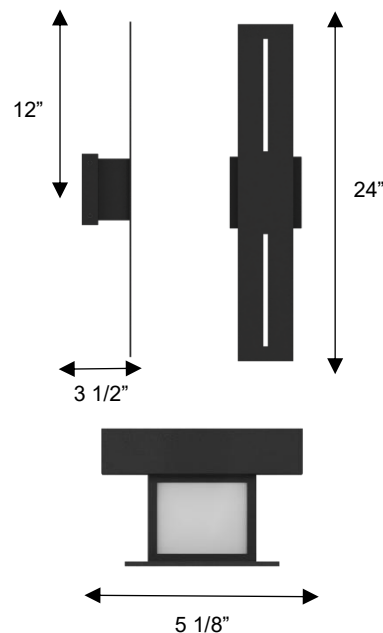

ALTECK

SLOT

Wall Sconce

AW0110-3CCT-W

DIMENSIONS

Height: 24"

Width/Diameter: 5 1/8"

Depth: 3 1/2"

Minimum Height:

Maximum Height:

Canopy/Backplate: 5 1/8"x5 1/8"

Product Weight: 2.4 lb

SPECIFICATIONS

Location Listed: Wet

IP Rating: IP44

Rated Life: 54000 Hours

Standards: ETL, cETL, ADA

Input: 120 VAC, 60Hz

TRIAC Dimming: 100-10%

Mounting: Wall Mount

Color Temperature: Adjustable

3000K/4000K/5000K

CRI Rating: 80

Material: Aluminum

Diffuser Material: Glass

AVAILABLE FINISHES

ORDERING INFORMATION

AW0110-3CCT-W	COLOR TEMP	FINISH	VOLTAGE	WATTS	DELIVERED LUMENS
	3000K/4000K/5000K	BK BLACK	120V	15W	400

Example: AW0110-3CCT-W-BK

For customer requests please contact: info@altecklighting.com

altecklighting.com