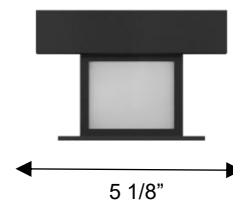

ALTECK

SLOT

Wall Sconce

AW0109-3CCT-W

DIMENSIONS

Height: 15"

Width/Diameter: 5 1/8"

Depth: 3 1/2"

Minimum Height:

Maximum Height:

Canopy/Backplate: 5 1/8"x5 1/8"

Product Weight: 2 lb

SPECIFICATIONS

Location Listed: Wet

IP Rating: IP44

Rated Life: 54000 Hours

Standards: ETL, cETL, ADA

Input: 120 VAC, 60Hz

TRIAC Dimming: 100-5%

Mounting: Wall Mount

Color Temperature: Adjustable

3000K/4000K/5000K

CRI Rating: 80

Material: Aluminum

Diffuser Material: Glass

AVAILABLE FINISHES

ORDERING INFORMATION

AW0109-3CCT-W	COLOR TEMP	FINISH	VOLTAGE	WATTS	DELIVERED LUMENS
	3000K/4000K/5000K	BK BLACK	120V	15W	468

Example: AW0109-3CCT-W-BK

For customer requests please contact: info@altecklighting.com

altecklighting.com