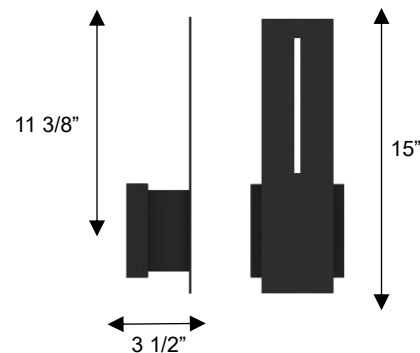

ALTECK

SLOT

Wall Sconce

AW0109-3CCT-W

DIMENSIONS

Height: 15"

Width/Diameter: 5 1/8"

Depth: 3 1/2"

Minimum Height:

Maximum Height:

Canopy/Backplate: 5 1/8"x5 1/8"

Product Weight: 2 lb

SPECIFICATIONS

Location Listed: Wet

IP Rating: IP44

Rated Life: 54000 Hours

Standards: ETL, cETL, ADA

Input: 120 VAC, 60Hz

TRIAC Dimming: 100-5%

Mounting: Wall Mount

Color Temperature: Adjustable

3000K/4000K/5000K

CRI Rating: 80

Material: Aluminum

Diffuser Material: Glass

AVAILABLE FINISHES

ORDERING INFORMATION

AW0109-3CCT-W	COLOR TEMP	FINISH	VOLTAGE	WATTS	DELIVERED LUMENS
	3000K/4000K/5000K	BK BLACK	120V	15W	468

Example: AW0109-3CCT-W-BK

For customer requests please contact: info@altecklighting.com

altecklighting.com