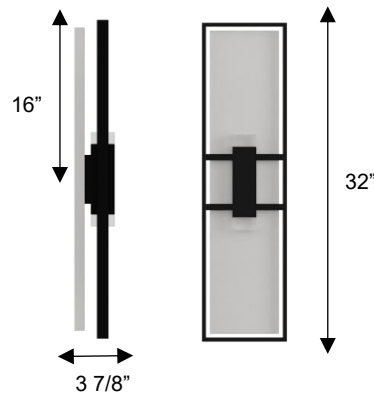

ALTECK

MARS Wall Sconce AW0108-3CCT-W

DIMENSIONS

Height: 32"

Width/Diameter: 8 1/2"

Depth: 3 7/8"

Minimum Height:

Maximum Height:

Canopy/Backplate: 30 1/2"x6 7/8"

Product Weight: 6.8 lb

SPECIFICATIONS

Location Listed: Wet

IP Rating: IP44

Rated Life: 50000 Hours

Standards: ETL, cETL, ADA

Input: 120 VAC, 60Hz

TRIAC Dimming: 100-10%

Mounting: Wall Mount

Color Temperature: Adjustable

3000K/4000K/5000K

CRI Rating: 80

Material: Aluminum

Diffuser Material: Clear Crystal

AVAILABLE FINISHES