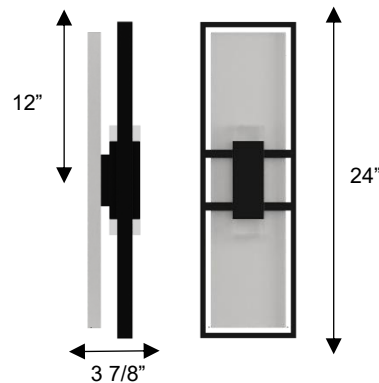

ALTECK

MARS

Wall Sconce

AW0107-3CCT-W

DIMENSIONS

Height: 24"

Width/Diameter: 7 1/8"

Depth: 3 7/8"

Minimum Height:

Maximum Height:

Canopy/Backplate: 22 1/2"x5 1/2"

Product Weight: 5.7 lb

SPECIFICATIONS

Location Listed: Wet

IP Rating: IP44

Rated Life: 50000 Hours

Standards: ETL, cETL, ADA

Input: 120 VAC, 60Hz

TRIAC Dimming: 100-10%

Mounting: Wall Mount

Color Temperature: Adjustable

3000K/4000K/5000K

CRI Rating: 80

Material: Aluminum

Diffuser Material: Clear Crystal

AVAILABLE FINISHES

ORDERING INFORMATION

AW0107-3CCT-W	COLOR TEMP	FINISH	VOLTAGE	WATTS	DELIVERED LUMENS
	3000K/4000K/5000K	BK BLACK	120V	20W	1025

Example: AW0107-3CCT-W-BK

For customer requests please contact: info@altecklighting.com

altecklighting.com