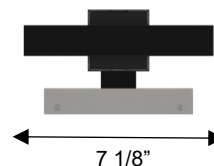

ALTECK

MARS

Wall Sconce

AW0107-3CCT-W

DIMENSIONS

Height: 24"

Width/Diameter: 7 1/8"

Depth: 3 7/8"

Minimum Height:

Maximum Height:

Canopy/Backplate: 22 1/2"x5 1/2"

Product Weight: 5.7 lb

SPECIFICATIONS

Location Listed: Wet

IP Rating: IP44

Rated Life: 50000 Hours

Standards: ETL, cETL, ADA

Input: 120 VAC, 60Hz

TRIAC Dimming: 100-10%

Mounting: Wall Mount

Color Temperature: Adjustable

3000K/4000K/5000K

CRI Rating: 80

Material: Aluminum

Diffuser Material: Clear Crystal

AVAILABLE FINISHES

ORDERING INFORMATION

AW0107-3CCT-W	COLOR TEMP	FINISH	VOLTAGE	WATTS	DELIVERED LUMENS
	3000K/4000K/5000K	BK BLACK	120V	20W	1025

Example: AW0107-3CCT-W-BK

For customer requests please contact: info@altecklighting.com

altecklighting.com