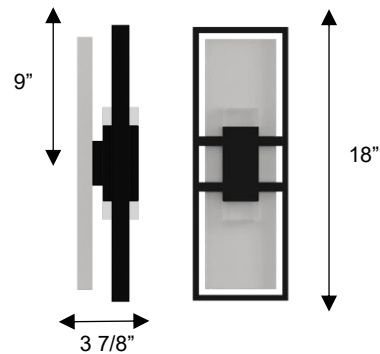

ALTECK

MARS

Wall Sconce

AW0106-3CCT-W

DIMENSIONS

Height: 18"

Width/Diameter: 6 1/4"

Depth: 3 7/8"

Minimum Height:

Maximum Height:

Canopy/Backplate: 16 1/2"x4 3/4"

Product Weight: 4.6 lb

SPECIFICATIONS

Location Listed: Wet

IP Rating: IP44

Rated Life: 50000 Hours

Standards: ETL, cETL, ADA

Input: 120 VAC, 60Hz

TRIAC Dimming: 100-10%

Mounting: Wall Mount

Color Temperature: Adjustable

3000K/4000K/5000K

CRI Rating: 80

Material: Aluminum

Diffuser Material: Clear Crystal

AVAILABLE FINISHES

ORDERING INFORMATION

AW0106-3CCT-W	COLOR TEMP	FINISH	VOLTAGE	WATTS	DELIVERED LUMENS
	3000K/4000K/5000K	BK BLACK	120V	20W	924

Example: AW0106-3CCT-W-BK

For customer requests please contact: info@altecklighting.com

altecklighting.com