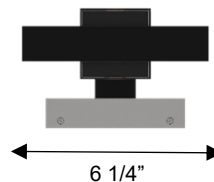

ALTECK

MARS

Wall Sconce

AW0106-3CCT-W

DIMENSIONS

Height: 18"

Width/Diameter: 6 1/4"

Depth: 3 7/8"

Minimum Height:

Maximum Height:

Canopy/Backplate: 16 1/2"x4 3/4"

Product Weight: 4.6 lb

SPECIFICATIONS

Location Listed: Wet

IP Rating: IP44

Rated Life: 50000 Hours

Standards: ETL, cETL, ADA

Input: 120 VAC, 60Hz

TRIAC Dimming: 100-10%

Mounting: Wall Mount

Color Temperature: Adjustable

3000K/4000K/5000K

CRI Rating: 80

Material: Aluminum

Diffuser Material: Clear Crystal

AVAILABLE FINISHES

ORDERING INFORMATION

AW0106-3CCT-W	COLOR TEMP	FINISH	VOLTAGE	WATTS	DELIVERED LUMENS
	3000K/4000K/5000K	BK BLACK	120V	20W	924

Example: AW0106-3CCT-W-BK

For customer requests please contact: info@altecklighting.com

altecklighting.com