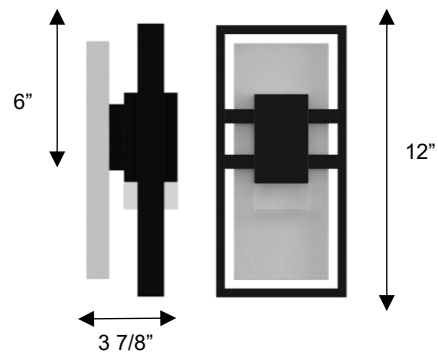

#### DIMENSIONS

Height: 12"

Width/Diameter: 5 7/8"

Depth: 3 7/8"

Minimum Height:

Maximum Height:

Canopy/Backplate: 10 5/8"x4 1/2"

Product Weight: 2.9 lb

Mounting: Wall Mount

Color Temperature: Adjustable

3000K/4000K/5000K

CRI Rating: 80

Material: Aluminum

Diffuser Material: Clear Crystal