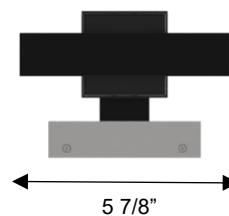

ALTECK

MARS

Wall Sconce

AW0105-3CCT-W

DIMENSIONS

Height: 12"

Width/Diameter: 5 7/8"

Depth: 3 7/8"

Minimum Height:

Maximum Height:

Canopy/Backplate: 10 5/8"x4 1/2"

Product Weight: 2.9 lb

SPECIFICATIONS

Location Listed: Wet

IP Rating: IP44

Rated Life: 50000 Hours

Standards: ETL, cETL, ADA

Input: 120 VAC, 60Hz

TRIAC Dimming: 100-10%

Downlight Illumination

Mounting: Wall Mount

Color Temperature: Adjustable

3000K/4000K/5000K

CRI Rating: 80

Material: Aluminum

Diffuser Material: Clear Crystal

AVAILABLE FINISHES

ORDERING INFORMATION

AW0105-3CCT-W	COLOR TEMP	FINISH	VOLTAGE	WATTS	DELIVERED LUMENS
	3000K/4000K/5000K	BK BLACK	120V	10W	517

Example: AW0105-3CCT-W-BK

For customer requests please contact: info@altecklighting.com

altecklighting.com