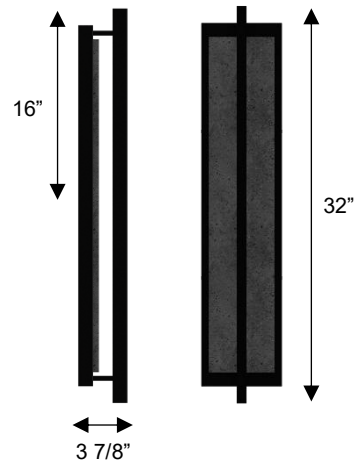

ALTECK

DAKOTA Wall Sconce AW0104-3CCT-W

DIMENSIONS

Height: 32"

Width/Diameter: 6 1/2"

Depth: 3 7/8"

Minimum Height:

Maximum Height:

Canopy/Backplate: 29 1/4"x6 1/2"

Product Weight: 11.9 lb

SPECIFICATIONS

Location Listed: Wet

IP Rating: IP44

Rated Life: 54000 Hours

Standards: ETL, cETL, ADA

Input: 120 VAC, 60Hz

TRIAC Dimming: 100-10%

Mounting: Wall Mount

Color Temperature: Adjustable

3000K/4000K/5000K

CRI Rating: 80

Material: Aluminum/Travertine

Diffuser Material: Glass

AVAILABLE FINISHES

ORDERING INFORMATION

AW0104-3CCT-W	COLOR TEMP	FINISH	VOLTAGE	WATTS	DELIVERED LUMENS
	3000K/4000K/5000K	BK BLACK	120V	30W	236

Example: AW0104-3CCT-W-BK

For customer requests please contact: info@altecklighting.com

altecklighting.com