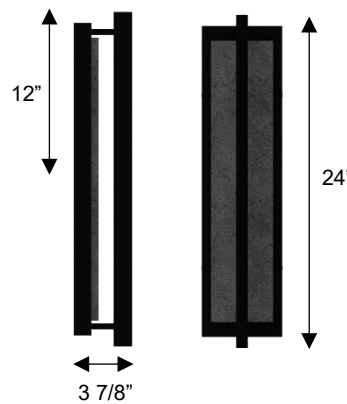

ALTECK

DAKOTA Wall Sconce AW0103-3CCT-W

DIMENSIONS

Height: 24"

Width/Diameter: 5 1/2"

Depth: 3 7/8"

Minimum Height:

Maximum Height:

Canopy/Backplate: 21 1/4"x5 1/2"

Product Weight: 7.1 lb

SPECIFICATIONS

Location Listed: Wet

IP Rating: IP44

Rated Life: 54000 Hours

Standards: ETL, cETL, ADA

Input: 120 VAC, 60Hz

TRIAC Dimming: 100-10%

Mounting: Wall Mount

Color Temperature: Adjustable

3000K/4000K/5000K

CRI Rating: 80

Material: Aluminum/Travertine

Diffuser Material: Glass

AVAILABLE FINISHES