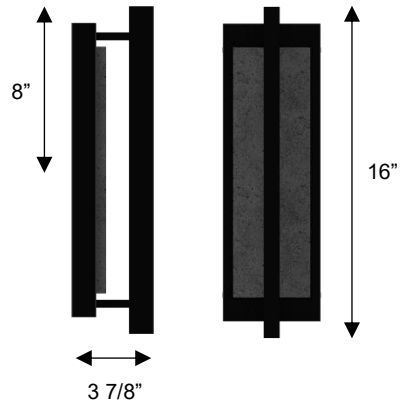

ALTECK

DAKOTA Wall Sconce AW0102-3CCT-W

DIMENSIONS

Height: 16"

Width/Diameter: 4 3/4"

Depth: 3 7/8"

Minimum Height:

Maximum Height:

Canopy/Backplate: 14 3/8"x4 3/4"

Product Weight: 4 lb

SPECIFICATIONS

Location Listed: Wet

IP Rating: IP44

Rated Life: 54000 Hours

Standards: ETL, cETL, ADA

Input: 120 VAC, 60Hz

TRIAC Dimming: 100-10%

Mounting: Wall Mount

Color Temperature: Adjustable

3000K/4000K/5000K

CRI Rating: 80

Material: Aluminum/Travertine

Diffuser Material: Glass

AVAILABLE FINISHES