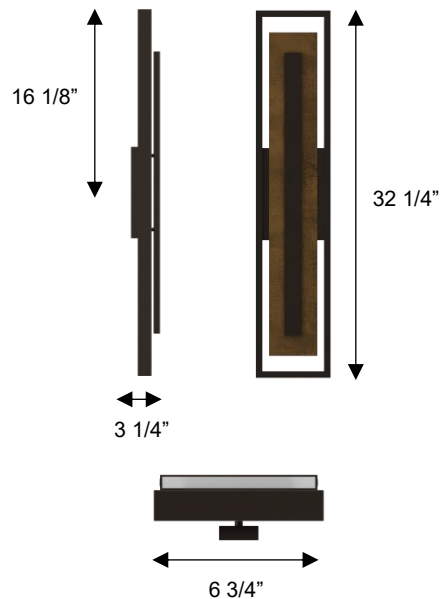

ALTECK

PANELS

Wall Sconce

AW0101-3CCT-W

DIMENSIONS

Height: 32 1/4"

Width/Diameter: 6 3/4"

Depth: 3 1/4"

Minimum Height:

Maximum Height:

Canopy/Backplate: 8 1/8"x5 1/4"

Product Weight: 6.3 lb

SPECIFICATIONS

Location Listed: Wet

IP Rating: IP44

Rated Life: 54000 Hours

Standards: ETL, cETL, ADA

Input: 120~277 VAC, 50/60Hz

TRIAC Dimming: 100-10%

Mounting: Wall Mount

Color Temperature: Adjustable

3000K/4000K/5000K

CRI Rating: 80

Material: Aluminum

Diffuser Material: Glass

AVAILABLE FINISHES

ORDERING INFORMATION

AW0101-3CCT-W	COLOR TEMP	FINISH	VOLTAGE	WATTS	DELIVERED LUMENS
	3000K/4000K/5000K	DB DARK BRONZE	120~277V	18W	712

Example: AW0101-3CCT-W-DB