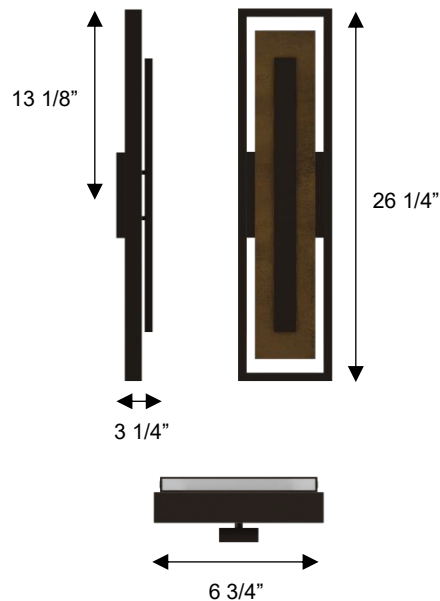

ALTECK

PANELS

Wall Sconce

AW0100-3CCT-W

DIMENSIONS

Height: 26 1/4"

Width/Diameter: 6 3/4"

Depth: 3 1/4"

Minimum Height:

Maximum Height:

Canopy/Backplate: 6 1/2"x5 1/4"

Product Weight: 5.3 lb

SPECIFICATIONS

Location Listed: Wet

IP Rating: IP44

Rated Life: 54000 Hours

Standards: ETL, cETL,ADA

Input:120~277 VAC, 50/60Hz

TRIAC Dimming:100-10%

Mounting: Wall Mount

Color Temperature: Adjustable

3000K/4000K/5000K

CRI Rating: 80

Material: Aluminum

Diffuser Material: Glass

AVAILABLE FINISHES

ORDERING INFORMATION

AW0100-3CCT-W	COLOR TEMP	FINISH	VOLTAGE	WATTS	DELIVERED LUMENS	
	3000K/4000K/5000K	DB	DARK BRONZE	120~277V	18W	680

Example: AW0100-3CCT-W-DB

For customer requests please contact: info@altecklighting.com

altecklighting.com