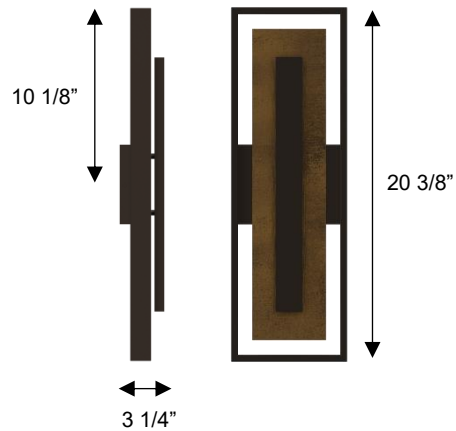

ALTECK

PANELS

Wall Sconce

AW0099-3CCT-W

DIMENSIONS

Height: 20 3/8"

Width/Diameter: 6 3/4"

Depth: 3 1/4"

Minimum Height:

Maximum Height:

Canopy/Backplate: 4 7/8"x5 1/4"

Product Weight: 4.7 lb

SPECIFICATIONS

Location Listed: Wet

IP Rating: IP44

Rated Life: 54000 Hours

Standards: ETL, cETL, ADA

Input: 120~277 VAC, 50/60Hz

TRIAC Dimming: 100-10%

Mounting: Wall Mount

Color Temperature: Adjustable

3000K/4000K/5000K

CRI Rating: 80

Material: Aluminum

Diffuser Material: Glass

AVAILABLE FINISHES

ORDERING INFORMATION

AW0099-3CCT-W	COLOR TEMP	FINISH	VOLTAGE	WATTS	DELIVERED LUMENS
	3000K/4000K/5000K	DB DARK BRONZE	120~277V	12W	512

Example: AW0099-3CCT-W-DB