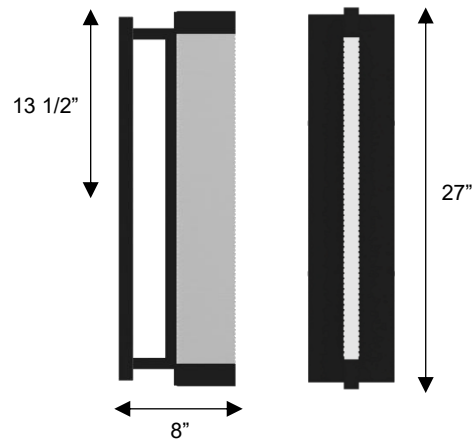

ALTECK

SOLICE

Wall Sconce

AW0098-3CCT-W

DIMENSIONS

Height: 27"

Width/Diameter: 4 1/2"

Depth: 8"

Minimum Height:

Maximum Height:

Canopy/Backplate: 25 3/8"x4 1/2"

Product Weight: 9.2 lb

SPECIFICATIONS

Location Listed: Wet

IP Rating: IP44

Rated Life: 54000 Hours

Standards: ETL, cETL

Input: 120 VAC, 60Hz

TRIAC Dimming: 100-10%

Mounting: Wall Mount

Color Temperature: Adjustable

3000K/4000K/5000K

CRI Rating: 80

Material: Aluminum

Diffuser Material: Clear Sawn Glass

AVAILABLE FINISHES

ORDERING INFORMATION

AW0098-3CCT-W	COLOR TEMP	FINISH	VOLTAGE	WATTS	DELIVERED LUMENS
	3000K/4000K/5000K	BK BLACK	120V	25W	867

Example: AW0098-3CCT-W-BK

For customer requests please contact: info@altecklighting.com

altecklighting.com