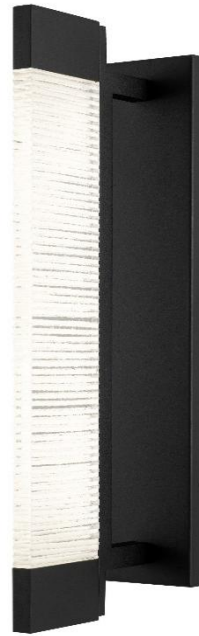

ALTECK

SOLICE Wall Sconce AW0097-3CCT-W

DIMENSIONS

Height: 21"

Width/Diameter: 4 1/2"

Depth: 8"

Minimum Height:

Maximum Height:

Canopy/Backplate: 19 1/4"x4 1/2"

Product Weight: 7.4 lb

SPECIFICATIONS

Location Listed: Wet

IP Rating: IP44

Rated Life: 54000 Hours

Standards: ETL, cETL

Input: 120 VAC, 60Hz

TRIAC Dimming: 100-10%

Mounting: Wall Mount

Color Temperature: Adjustable

3000K/4000K/5000K

CRI Rating: 80

Material: Aluminum

Diffuser Material: Clear Sawn Glass

AVAILABLE FINISHES

ORDERING INFORMATION

AW0097-3CCT-W	COLOR TEMP	FINISH	VOLTAGE	WATTS	DELIVERED LUMENS
	3000K/4000K/5000K	BK BLACK	120V	20W	633

Example: AW0097-3CCT-W-BK

For customer requests please contact: info@altecklighting.com