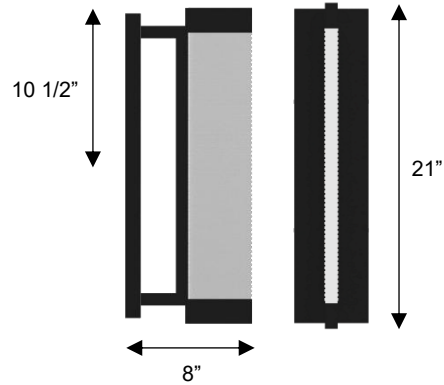

ALTECK

SOLICE Wall Sconce AW0097-3CCT-W

DIMENSIONS

Height: 21"

Width/Diameter: 4 1/2"

Depth: 8"

Minimum Height:

Maximum Height:

Canopy/Backplate: 19 1/4"x4 1/2"

Product Weight: 7.4 lb

SPECIFICATIONS

Location Listed: Wet

IP Rating: IP44

Rated Life: 54000 Hours

Standards: ETL, cETL

Input: 120 VAC, 60Hz

TRIAC Dimming: 100-10%

Mounting: Wall Mount

Color Temperature: Adjustable

3000K/4000K/5000K

CRI Rating: 80

Material: Aluminum

Diffuser Material: Clear Sawn Glass

AVAILABLE FINISHES