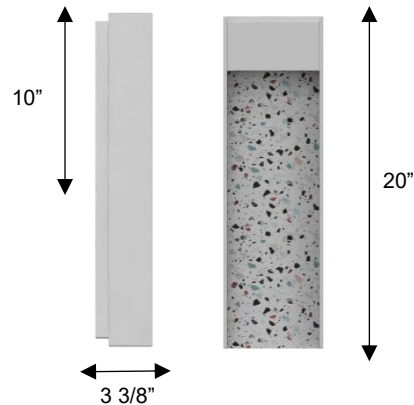

ALTECK

TERRAZZO Wall Sconce AW0096-3CCT-W

DIMENSIONS

Height: 20"

Width/Diameter: 6"

Depth: 3 3/8"

Minimum Height:

Maximum Height:

Canopy/Backplate: 19"x5"

Product Weight: 8.3 lb

SPECIFICATIONS

Location Listed: Wet

IP Rating: IP44

Dark Sky Complaint

Rated Life: 54000 Hours

Standards: ETL, cETL, ADA

Input: 120 VAC, 60Hz

TRIAC Dimming: 100-10%

Downlight Illumination

Mounting: Wall Mount

Color Temperature: Adjustable

3000K/4000K/5000K

CRI Rating: 80

Material: Aluminum/Terrazzo

Diffuser Material: Glass

AVAILABLE FINISHES

ORDERING INFORMATION

AW0096-3CCT-W	COLOR TEMP	FINISH	VOLTAGE	WATTS	DELIVERED LUMENS
	3000K/4000K/5000K	BA BRUSHED ALUMINUM	120V	9W	300

Example: AW0096-3CCT-W-BA

For customer requests please contact: info@altecklighting.com

altecklighting.com